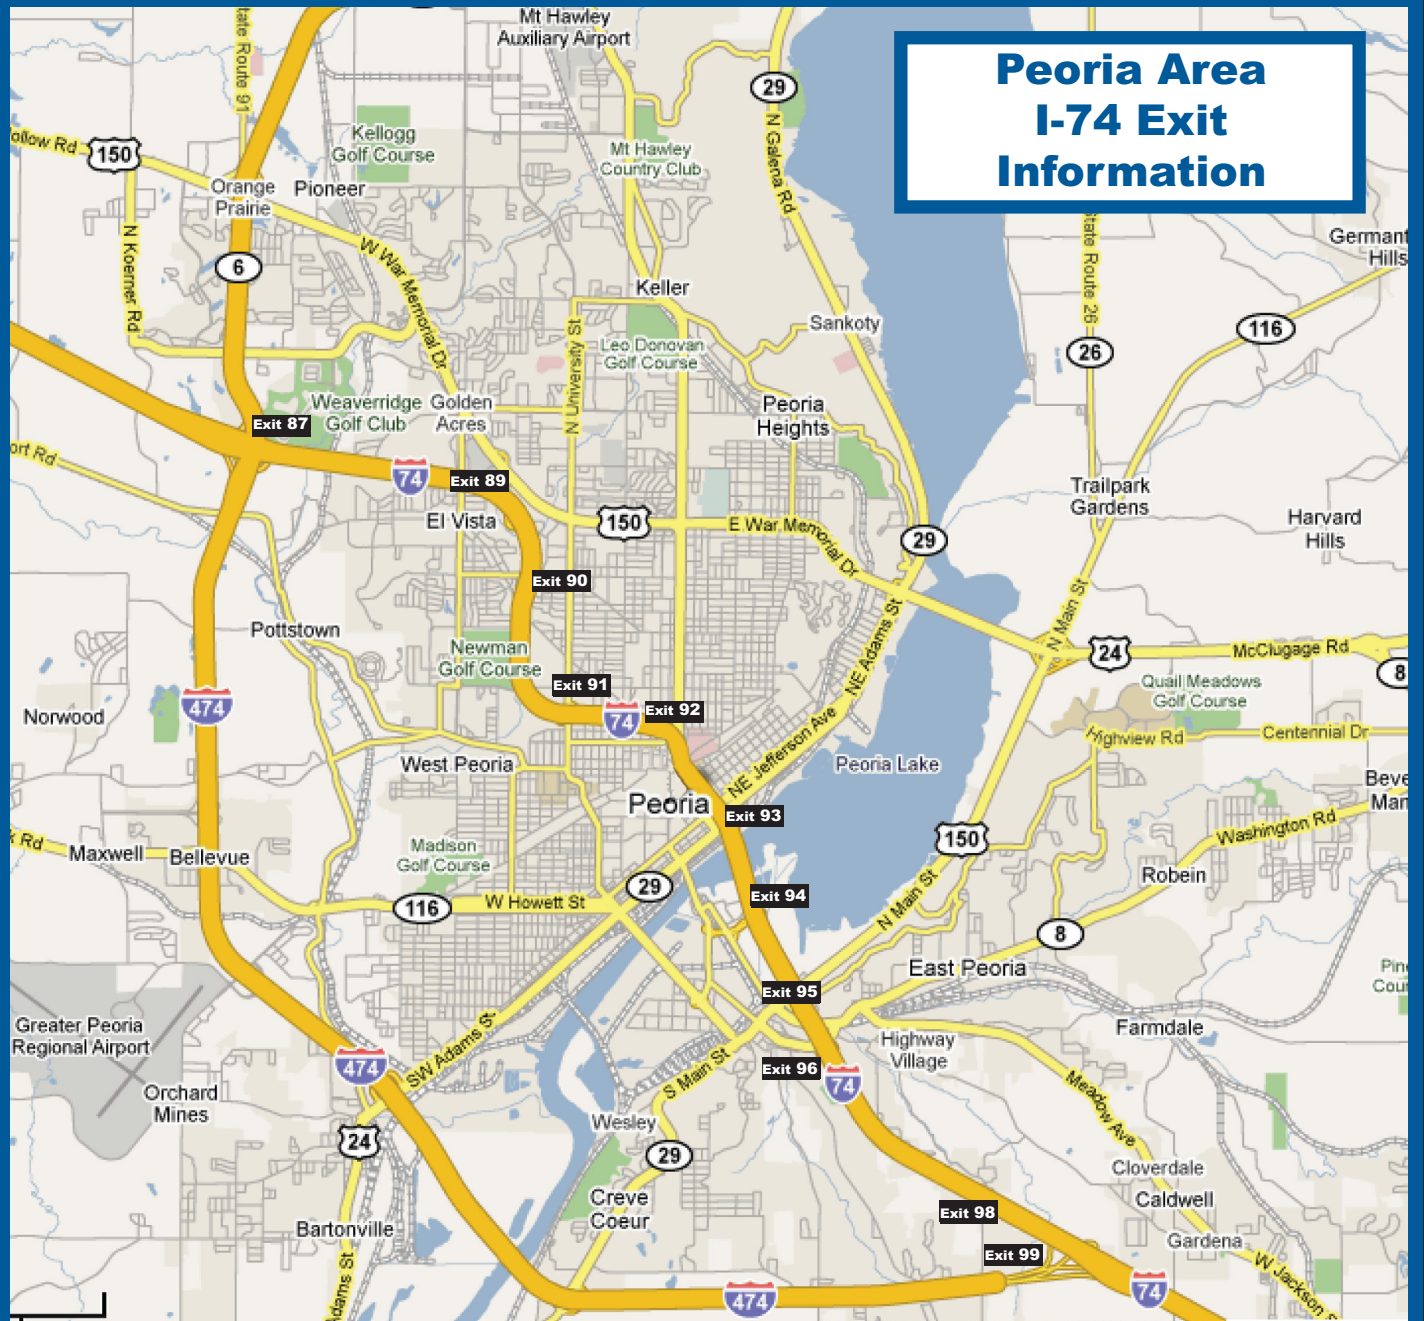

Peoria Area I-74 Exit Information

Exits West of River

Exit	Information
82	Wildlife Prairie State Park
88	Sterling Avenue
89	War Memorial Drive (150)
90	Gale Avenue
91	University Avenue Bradley University
92	Knoxville Avenue Glendale/Glen Oak (Hospitals and PCC)
93	Jefferson Ave. (Peoria Civic Center) Washington/Adams (Riverfront and Spirit - Rts24/29)

Stop by the Riverfront Visitors Center at the foot of Main Street, on Water Street for area maps, brochures and the Peoria Area Visitors Guide.

Exits East of River

Exit	Information
94	Riverfront Drive (PCC - Bob Michel Bridge)
95	Main Street (Rt. 116) Par-A-Dice Casino Camp Street Exit (150 E) FOLEPI's Marketplace
96	E. Washington Street Festival of Lights

PEORIA AREA
CONVENTION AND VISITORS BUREAU