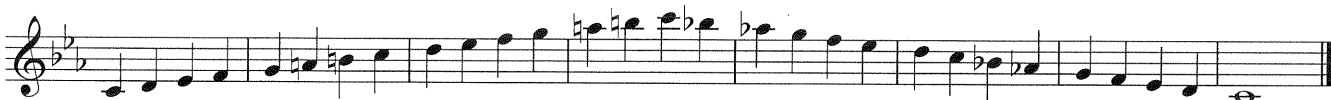

C Melodic Minor